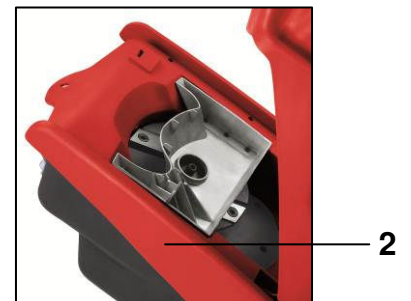

As special accessory available:

Spare knives
Einhell Grey

Art.-No.: 34.059.30
Bar code: 4006825 595680

www.tuv.com
ID 1000000000