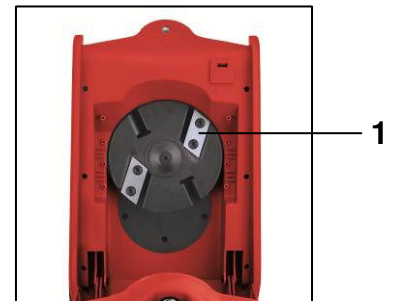

### Technical Data

- Mains: 230 – 240 V ~ 50 Hz
- Power: S1: 2,000 watts  
S6 (40%): 2,400 watts
- Size of branches max.: Ø 40 mm
- Idle speed: 4,500 min<sup>-1</sup>
- Product weight: 11.2 kg

### Logistic Data

- Net weight: 11.2 kg
- Gross weight: 12.7 kg
- Packing dimensions: 625 x 280 x 480 mm
- Bar code: 4006825 594058
- Sales unit: 1 pc